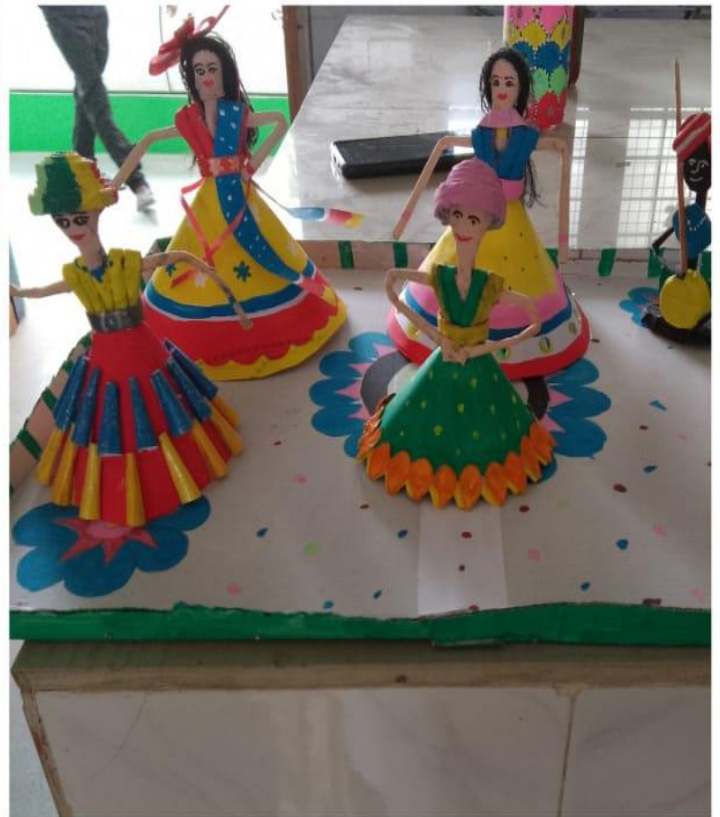

Decorative Items made by students

Decorative Items made by students with old DVDs, News papers, Wools, Jute Threads etc.

## Old Tires used to Decorate Garden

Decorative Items Made by students with News Papers, Card Boards, Glass Bottles, Jute threads etc.

**Old Soil Pots, Tires and Plastic Water tank is Used to Decorate Garden**